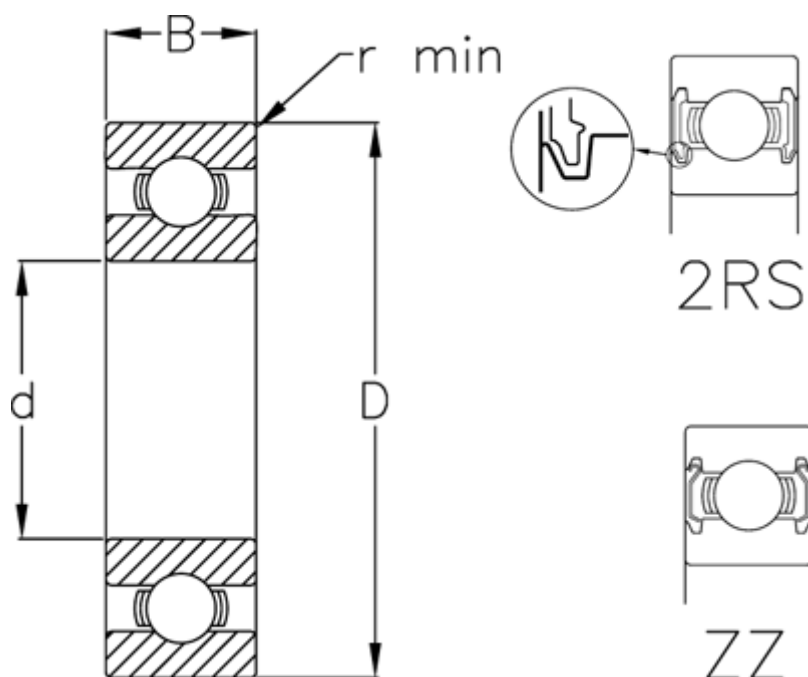

# Data Sheet

Article number: 5480015007079

Description: Single row ball bearing 6902 2RS USDA H1  
d=15 D=28 B=7 stainless/spesz. grease

## Measures

|                        |         |                     |
|------------------------|---------|---------------------|
| B                      | = 7     | Weight (kg) = 0.016 |
| d                      | = 15    |                     |
| D                      | = 28    |                     |
| Dynamic load C (kN)    | = 4.1   |                     |
| Max rpm greased        | = 24000 |                     |
| Max rpm oil lubricated | = 28000 |                     |
| r min                  | = 0.3   |                     |
| Static load C0 (kN)    | = 2.06  |                     |